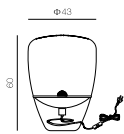

Your light consultant

10440

Series design

MT10440-1-285

燈體尺寸: $\Phi 28 \times 40$
Item Size:
包裝尺寸: $62 \times 39 \times 39$
Measurement:
功率: E27 1 $\times$ MAX. 60W
Power:
光源:
Light Source:
材質: 金屬、玻璃
Material: Metal, Glass
表面處理: 烤漆
Finish: Painting
顏色: 啞紅、啞黑
Color: Matt Red, Matt Black

MT10440-1-430

燈體尺寸: $\Phi 43 \times 60$
Item Size:
包裝尺寸: $86 \times 53 \times 53$
Measurement:
功率: E27 1 $\times$ MAX. 60W
Power:
光源:
Light Source:
材質: 金屬、玻璃
Material: Metal, Glass
表面處理: 烤漆
Finish: Painting
顏色: 啞紅、啞黑
Color: Matt Red, Matt Black

這款“氣球”系列燈具。吹制玻璃燈罩內部有一個反射板，反射板上安裝了一個燈泡。
這個設計目前有兩種尺寸，其中的大號燈罩是手工吹制玻璃所能達到的最大尺寸。現階段已經設計出了一款臺燈和一款地燈。遠遠望去，像飄在空中的燈具，非常有趣。

This "balloon" series lamps. Blown Glass Shade with a reflecting plate, with a bulb in middle.
look from far, like a lamp floating in the air, very interesting. This design is available in two sizes, large one is the max blown Glass can reach.