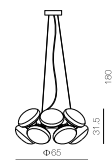

MD10530-20-220

燈體尺寸：Φ93 × 180
Item Size:
包裝尺寸：(罩) 79 × 79 × 18
(體) 97 × 53 × 54
Measurement:
功率：E27 20 × 5W
Power:
光源：
Light Source:
材質：金屬、玻璃
Material: Metal, Glass
表面處理：烤漆
Finish: Painting
顏色：黑色
Color: Black