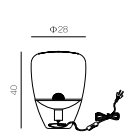

Your light consultant

10440

Series design

MT10440-1-285

燈體尺寸: $\Phi 28 \times 40$
Item Size:
包裝尺寸: $62 \times 39 \times 39$
Measurement:
功率: E27 1 $\times$ MAX. 60W
Power:
光源:
Light Source:
材質: 金屬、玻璃
Material: Metal, Glass
表面處理: 烤漆
Finish: Painting
顏色: 啞紅、啞黑
Color: Matt Red, Matt Black

MT10440-1-430

燈體尺寸: $\Phi 43 \times 60$
Item Size:
包裝尺寸: $86 \times 53 \times 53$
Measurement:
功率: E27 1 $\times$ MAX. 60W
Power:
光源:
Light Source:
材質: 金屬、玻璃
Material: Metal, Glass
表面處理: 烤漆
Finish: Painting
顏色: 啞紅、啞黑
Color: Matt Red, Matt Black

這款“氣球”系列燈具。吹制玻璃燈罩內部有一個反射板，反射板上安裝了一個燈泡。
這個設計目前有兩種尺寸，其中的大號燈罩是手工吹制玻璃所能達到的最大尺寸。現階段已經設計出了一款臺燈和一款地燈。遠遠望去，像飄在空中的燈具，非常有趣。

This "balloon" series lamps. Blown Glass Shade with a reflecting plate, with a bulb in middle.
look from far, like a lamp floating in the air, very interesting. This design is available in two sizes, large one is the max blown Glass can reach.