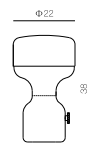

Your light consultant

10450

Series design

MT10450-1-220

燈體尺寸: $\Phi 22 \times 38$
Item Size: $\Phi 22 \times 38$
包裝尺寸: $46 \times 31 \times 31$
Measurement: $46 \times 31 \times 31$
功率: GU10 1 x MAX. 50W
Power: GU10 1 x MAX. 50W
光源:
Light Source:
材質: 金屬、玻璃
Material: Metal, Glass
表面處理: 烤漆
Finish: Painting
顏色: 啞白、啞黑
Color: Matt White, Matt Black

MT10450-1-340

燈體尺寸: $\Phi 34 \times 60.5$
Item Size: $\Phi 34 \times 60.5$
包裝尺寸: $69 \times 43 \times 43$
Measurement: $69 \times 43 \times 43$
功率: GU10 1 x MAX. 50W
Power: GU10 1 x MAX. 50W
光源:
Light Source:
材質: 金屬、玻璃
Material: Metal, Glass
表面處理: 烤漆
Finish: Painting
顏色: 啞白、啞黑
Color: Matt White, Matt Black

這款命名為Jinn(精靈)的臺燈，設計靈感來自一千零一夜故事，模擬了舊時煤油燈的造型。經典的裝飾燈罩及創意的燈座，造型新穎，反傳統的光源設置和反射式發光效果，更是彰顯了設計的精妙。