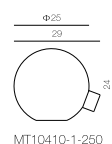

MT10410-1-300

P016

Your light consultant

10410

Series design

MT10410-1-250

燈體尺寸: $\Phi 29 \times 24$
Item Size:
包裝尺寸: $37 \times 33 \times 33$
Measurement:
功率: E27 1 $\times$ MAX. 60W
Power:
光源:
Light Source:
材質: 金屬、玻璃
Material: Metal, Glass
表面處理: 氧化
Finish: Oxidated
顏色: 白色
Color: White

MT10410-1-300

燈體尺寸: $\Phi 35 \times 28,6$
Item Size:
包裝尺寸: $44 \times 39 \times 39$
Measurement:
功率: E27 1 $\times$ MAX. 60W
Power:
光源:
Light Source:
材質: 金屬、玻璃
Material: Metal, Glass
表面處理: 氧化
Finish: Oxidated
顏色: 白色
Color: White

質樸的極簡風格，勾起人們對生活的細致思考。這不僅僅是一款照明的燈具，更是一件點綴生活的華麗擺件。

minimalist style, to remind people of the careful thought life. This is not just a lighting of lamps is a gorgeous living ornaments.

MT10410-1-250