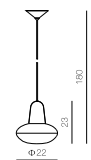

MT10596-3-350

MT10596-5-450

Your light consultant

10530

Series design

MD10530-1-220

燈體尺寸：Φ22 × 180
Item Size:
包裝尺寸：27 × 20 × 38
Measurement:
功率：E27 1 × 5W
Power:
光源：
Light Source:
材質：金屬、玻璃
Material: Metal, Glass
表面處理：電鍍
Finish: Chrome
顏色：鍍鉻
Color: Chrome