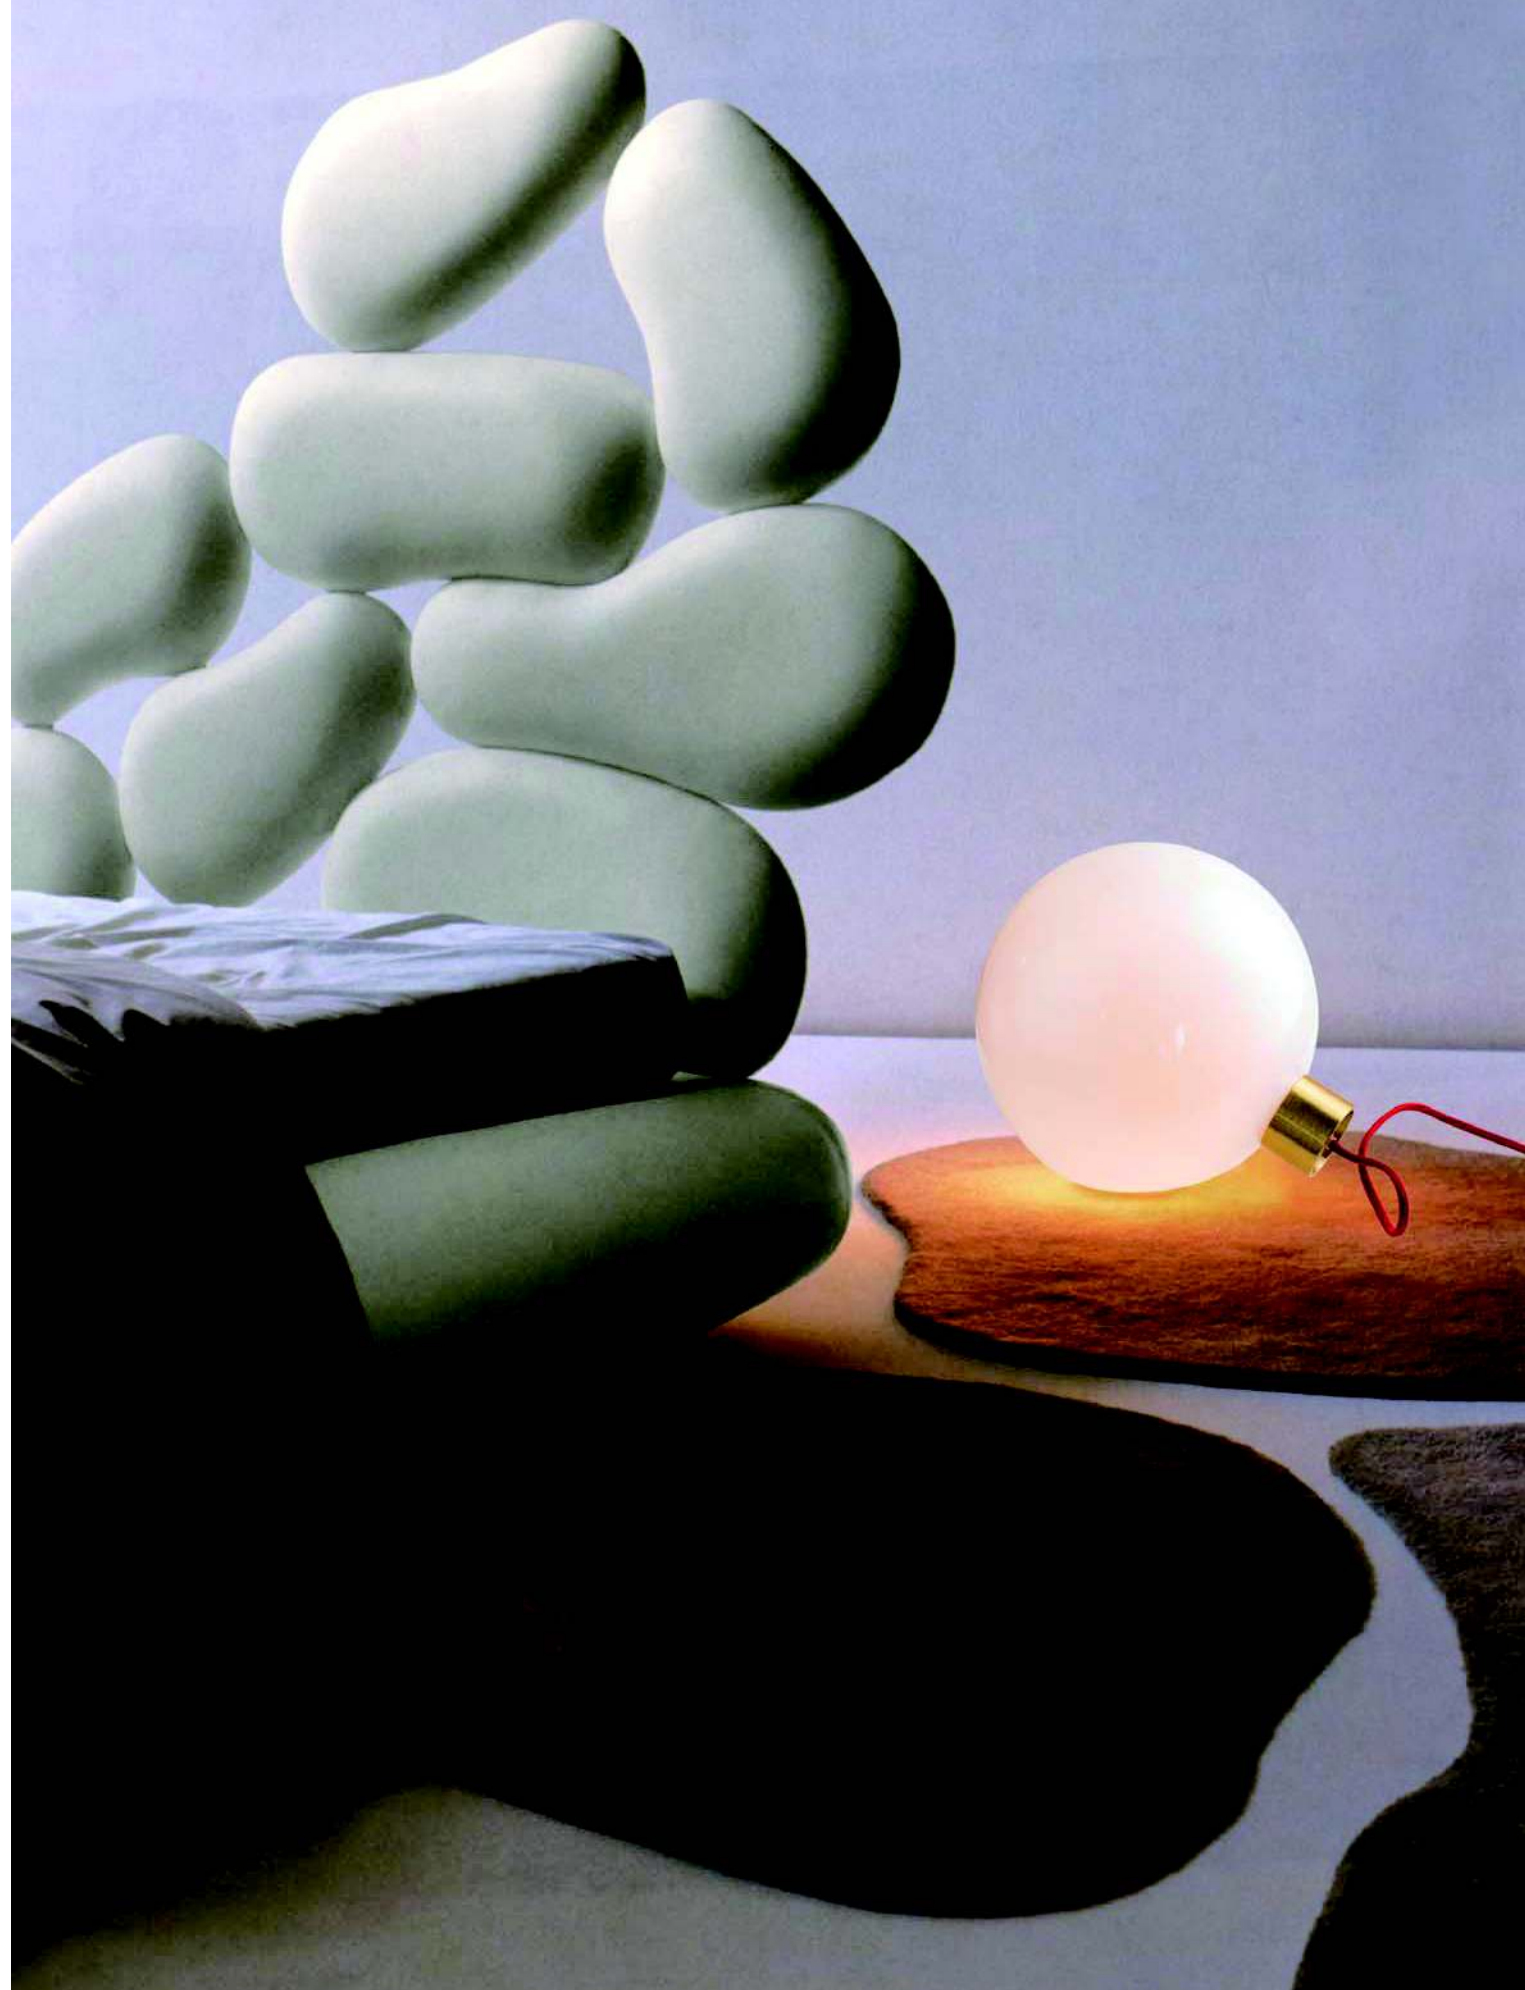

質樸的極簡風格，勾起人們對生活的細致思考。這不僅僅是一款照明的燈具，更是一件點綴生活的華麗擺件。

minimalist style, to remind people of the careful thought life. This is not just a lighting of lamps is a gorgeous living ornaments.

MT10410-1-250

MT10410-1-300