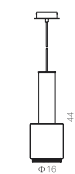

MD21040-1-160