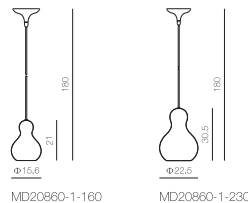

Your light consultant

20860

Series design

MD20860-1-160

燈體尺寸：Φ15.5×180
Item Size:
包裝尺寸：38×23×23
Measurement:
功率：E27 1×MAX, 9W
Power:
光源：
Light Source:
材質：金屬
Material: Metal
表面處理：電鍍、烤漆
Finish: Plating Painting
顏色：黑色、白色、鉻色、金色
Color: black, white, chrome, gold

MD20860-1-230

燈體尺寸：Φ22.5×180
Item Size:
包裝尺寸：37×29×32
Measurement:
功率：E27 1×MAX, 9W
Power:
光源：
Light Source:
材質：金屬
Material: Metal
表面處理：電鍍、烤漆
Finish: Plating Painting
顏色：黑色、白色、鉻色、金色
Light Source: black, white, chrome, gold

在現今簡約設計的風氣之中，設計師帶來了一款閃亮輝華的衝擊。這款吊燈，靈感來自葫蘆的外觀而成，以鋁金屬制成清激簡單的線條像是迎合了簡約的風格。金色、鉻色、黑色、白色，為外觀帶來了閃爍效果之余，還顯出了一份高貴的倩儂。