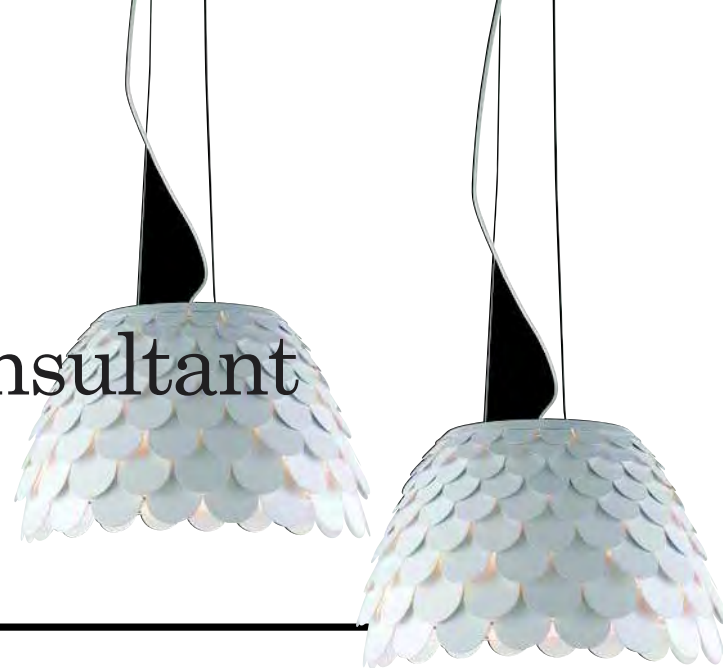

P076

Your light consultant

20920

Series design