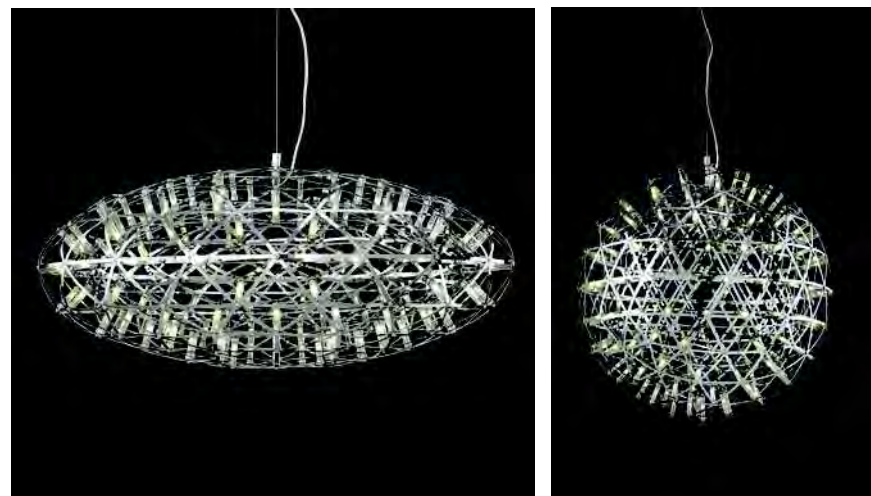

MD20850-430 MD20850-600 MD20850-610 MD20850-750 MD20850-890

設計師以雙層的幾何三角形為概念，由不銹鋼綫割工藝製造出來這款貌似花火的作品。依照尺寸大小，訂制不同數量的LED帶來的繽紛，絕非一般的燈款所比。點狀的星光，就好像銀河，好似烟花的無垠點綴，絕美的視覺盛宴，靜靜的呈現在您的空間之中。