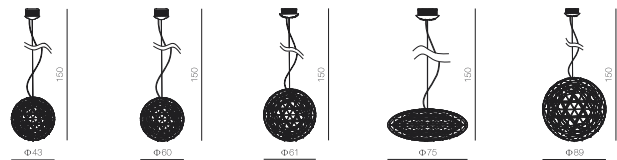

Your light consultant

20850

Series design

MD20850-430

燈體尺寸: $\Phi 43 \times 150$
Item Size:
包裝尺寸: $53 \times 53 \times 52$
Measurement:
功率: LED 92 $\times$ MAX. 0.05W
Power:
光源: LED
Light Source:
材質: 不銹鋼
Material: Stainless Steel
表面處理: 不銹鋼
Finish: Stainless Steel
顏色: 不銹鋼本色
Color: Stainless Steel

MD20850-600

燈體尺寸: $\Phi 60 \times 150$
Item Size:
包裝尺寸: $70 \times 70 \times 70$
Measurement:
功率: LED 92 $\times$ MAX. 0.05W
Power:
光源: LED
Light Source:
材質: 不銹鋼
Material: Stainless Steel
表面處理: 不銹鋼
Finish: Stainless Steel
顏色: 不銹鋼本色
Color: Stainless Steel

MD20850-610

燈體尺寸: $\Phi 61 \times 150$
Item Size:
包裝尺寸: $70 \times 70 \times 70$
Measurement:
功率: LED 162 $\times$ MAX. 0.05W
Power:
光源: LED
Light Source:
材質: 不銹鋼
Material: Stainless Steel
表面處理: 不銹鋼
Finish: Stainless Steel
顏色: 不銹鋼本色
Color: Stainless Steel

MD20850-750

燈體尺寸: $\Phi 75 \times 150$
Item Size:
包裝尺寸: $83 \times 83 \times 83$
Measurement:
功率: LED 162 $\times$ MAX. 0.05W
Power:
光源: LED
Light Source:
材質: 不銹鋼
Material: Stainless Steel
表面處理: 不銹鋼
Finish: Stainless Steel
顏色: 不銹鋼本色
Color: Stainless Steel

MD20850-890

燈體尺寸: $\Phi 89 \times 150$
Item Size:
包裝尺寸: $98 \times 98 \times 98$
Measurement:
功率: LED 252 $\times$ MAX. 0.05W
Power:
光源: LED
Light Source:
材質: 不銹鋼
Material: Stainless Steel
表面處理: 不銹鋼
Finish: Stainless Steel
顏色: 不銹鋼本色
Color: Stainless Steel