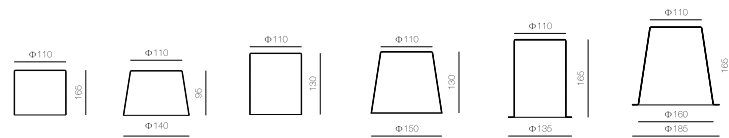

MD20880

燈體尺寸: $\Phi 13.5 \times 180$

Item Size:

包裝尺寸: $67 \times 46 \times 23$

Measurement:

功率: E27 1 x 40W

Power:

光源:

Light Source:

材質: 金屬

Material: Metal

表面處理: 烤漆、氧化

Finish: Painting

顏色: 亞黑 + 金色

Color:

極簡的燈具設計，設計師用最簡單的手法和普通的材料打造出這款燈，更注重的燈具本身的照明和實用功能，回歸到本質當中，讓人有眼前一亮的感覺。