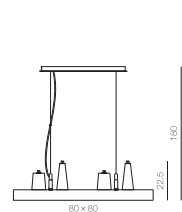

MD21166-25

MD21166-25

燈體尺寸: 80 × 80 × 180
Item Size:
包裝尺寸: 85 × 85 × 34
Measurement:
功率: LED 25 × 1W
Power:
光源: LED
Light Source:
材質: 金屬
Material: Metal
表面處理: 烤漆
Finish: Painting
顏色: 啞黑
Color: Matt Black