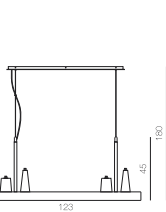

MD21166-16-1230

MD21166-16-1230

燈體尺寸: 123 × 44.5 × 180
Item Size:
包裝尺寸: 128 × 40 × 30
Measurement:
功率: LED 16 × 1W
Power:
光源: LED
Light Source:
材質: 金屬
Material: Metal
表面處理: 烤漆
Finish: Painting
顏色: 啞黑
Color: Matt Black