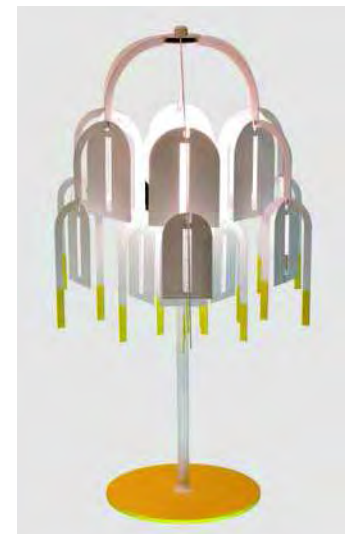

Your light consultant

21140

Series design

MD21140-1-440

燈體尺寸: $\Phi 44 \times 180$
Item Size:
包裝尺寸: $58 \times 27 \times 21$
Measurement:
功率: E27 1 x 60W
Power:
光源:
Light Source:
材質: 金屬
Material: Metal
表面處理: 烤漆
Finish: Painting
顏色: 白色
Color: White

MD21140-1-620

燈體尺寸: $\Phi 62 \times 180$
Item Size:
包裝尺寸: $78 \times 38 \times 24$
Measurement:
功率: E27 1 x 100W
Power:
光源:
Light Source:
材質: 金屬
Material: Metal
表面處理: 烤漆
Finish: Painting
顏色: 白色
Color: White

ML21140-1-620

燈體尺寸: $\Phi 62 \times 183$
Item Size:
包裝尺寸: $75 \times 47 \times 16$
Measurement:
功率: E27 1 x 100W
Power:
光源:
Light Source:
材質: 金屬
Material: Metal
表面處理: 烤漆
Finish: Painting
顏色: 白色
Color: White

MT21140-1-440

燈體尺寸: $\Phi 44 \times 76$
Item Size:
包裝尺寸: $53 \times 31 \times 40$
Measurement:
功率: E27 1 x 60W
Power:
光源:
Light Source:
材質: 金屬
Material: Metal
表面處理: 烤漆
Finish: Painting
顏色: 白色
Color: White

設計靈感來源於植物的根莖結構，向下倒立的形狀，像傾瀉而下的瀑布。把自信與獨立個性加以升華，煥發出了唯美的新姿。