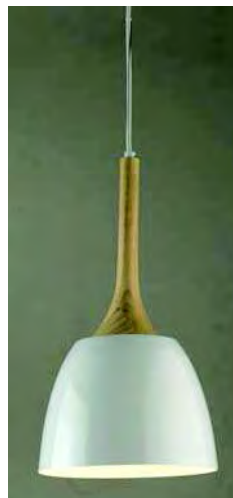

P116

Your light consultant

21162

Series design

MD21162-1-220

燈體尺寸: $\Phi 22 \times 180$
Item Size:
包裝尺寸: $39 \times 29 \times 29$
Measurement:
功率: E27 1 $\times$ 60W
Power:
光源:
Light Source:
材質: 金屬、木頭
Material: Metal, Wood
表面處理: 烤漆
Finish: Painting
顏色: 白色、黑色
Color: White, Black

MD21162-1-500

燈體尺寸: $\Phi 50 \times 180$
Item Size:
包裝尺寸: $57 \times 57 \times 24$
Measurement:
功率: E27 1 $\times$ 60W
Power:
光源:
Light Source:
材質: 金屬、木頭
Material: Metal, Wood
表面處理: 烤漆
Finish: Painting
顏色: 白色、黑色
Color: White, Black

外觀為典型的墨西哥帽子，以保護來自太陽強烈的照射，有些泛白的灰色被放置在帽子的頂端，然後在帽沿處沿角度打開。充滿活力的設計，木藝和亮光金屬的結合，非常時尚，使得它非常適合現代生活。