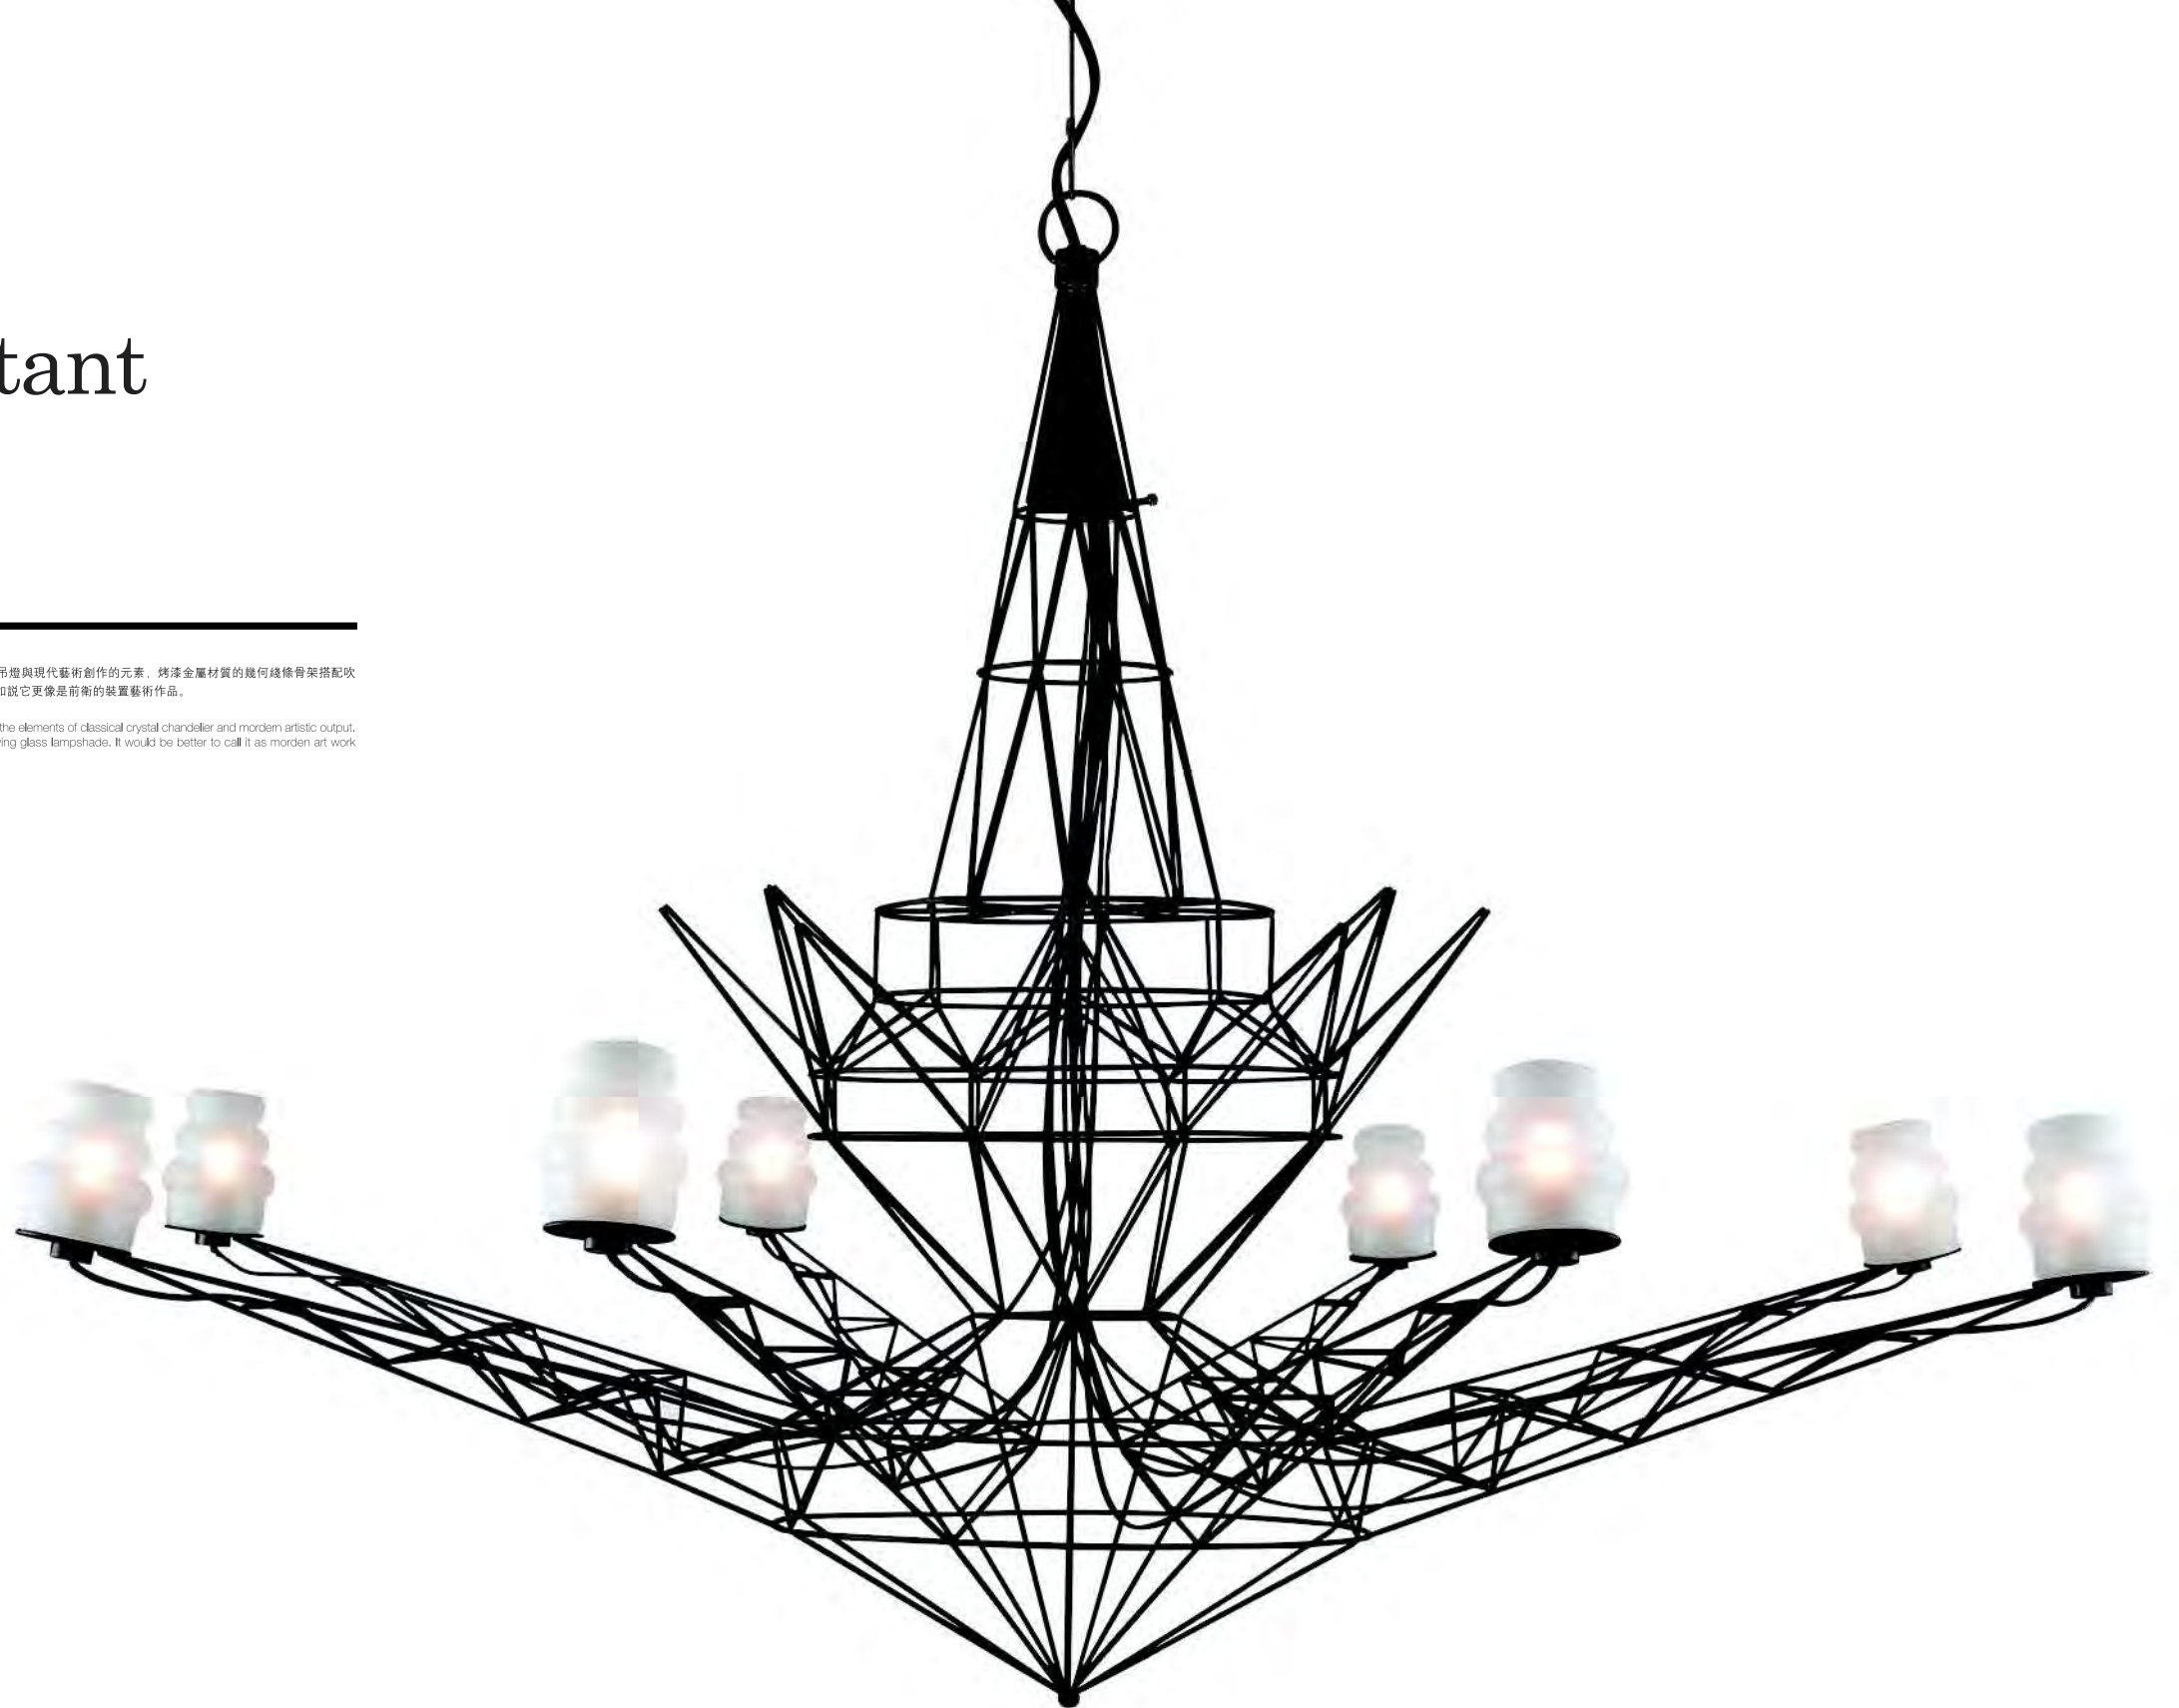

P110

Your light consultant

21156

Series design

MD21156-8-1200

燈體尺寸：Φ120×200

Item Size:

包裝尺寸：124×124×95

Measurement:

功率：G9 8×40W

Power:

光源：

Light Source:

材質：金屬、玻璃

Material: Metal, Glass

表面處理：烤漆

Finish: Painting

顏色：啞黑

Color: Matt Black

MD21156-8-1500

燈體尺寸：Φ151×220

Item Size:

包裝尺寸：153×153×113

Measurement:

功率：G9 8×40W

Power:

光源：

Light Source:

材質：金屬、玻璃

Material: Metal, Glass

表面處理：烤漆

Finish: Painting

顏色：啞黑

Color: Matt Black

濃厚的工業氣息中融合了古典水晶吊燈與現代藝術創作的元素。烤漆金屬材質的幾何線條骨架搭配吹制玻璃燈罩，與其說它是燈具，不如說它更像是前衛的裝置藝術作品。

Full of industrial tinge, the lamp blend the elements of classical crystal chandelier and modern artistic output. The painted metal frame match blowing glass lampshade. It would be better to call it as modern art work than a lamp.