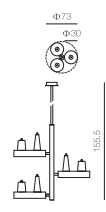

MD21166-12

MD21166-15

燈體尺寸: 77.5 × 67 × 155.5
Item Size:
包裝尺寸: 100 × 44 × 29
Measurement:
功率: LED 12 × 1W
Power:
光源: LED
Light Source:
材質: 金屬
Material: Metal
表面處理: 烤漆
Finish: Painting
顏色: 啞黑
Color: Matt Black