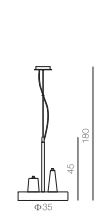

Your light consultant

21166

Series design

MD21166-8-350

燈體尺寸: 35 × 35 × 180
Item Size:
包裝尺寸: 40 × 40 × 30
Measurement:
功率: LED 8 × 1W
Power:
光源: LED
Light Source:
材質: 金屬
Material: Metal
表面處理: 烤漆
Finish: Painting
顏色: 啞黑
Color: Matt Black

MD21166-8-350

MD21166-8-400

燈體尺寸: Φ40 × 180
Item Size:
包裝尺寸: 46 × 46 × 30
Measurement:
功率: LED 8 × 1W
Power:
光源: LED
Light Source:
材質: 金屬
Material: Metal
表面處理: 烤漆
Finish: Painting
顏色: 啞黑
Color: Matt Black