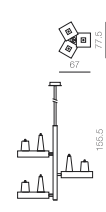

MD21166-15