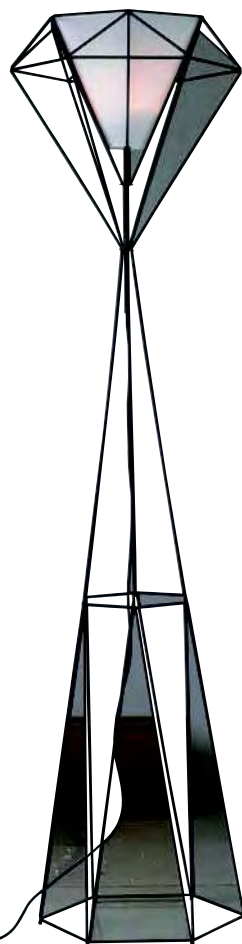

ML21160-1-500

燈體尺寸: 50 × 44 × 197
Item Size:
包裝尺寸: 203 × 58 × 51
Measurement:
功率: E27 1 × 13W
Power:
光源:
Light Source:
材質: 金屬
Material: Metal
表面處理: 烤漆
Finish: Painting
顏色: 啞黑
Color: Matt Black