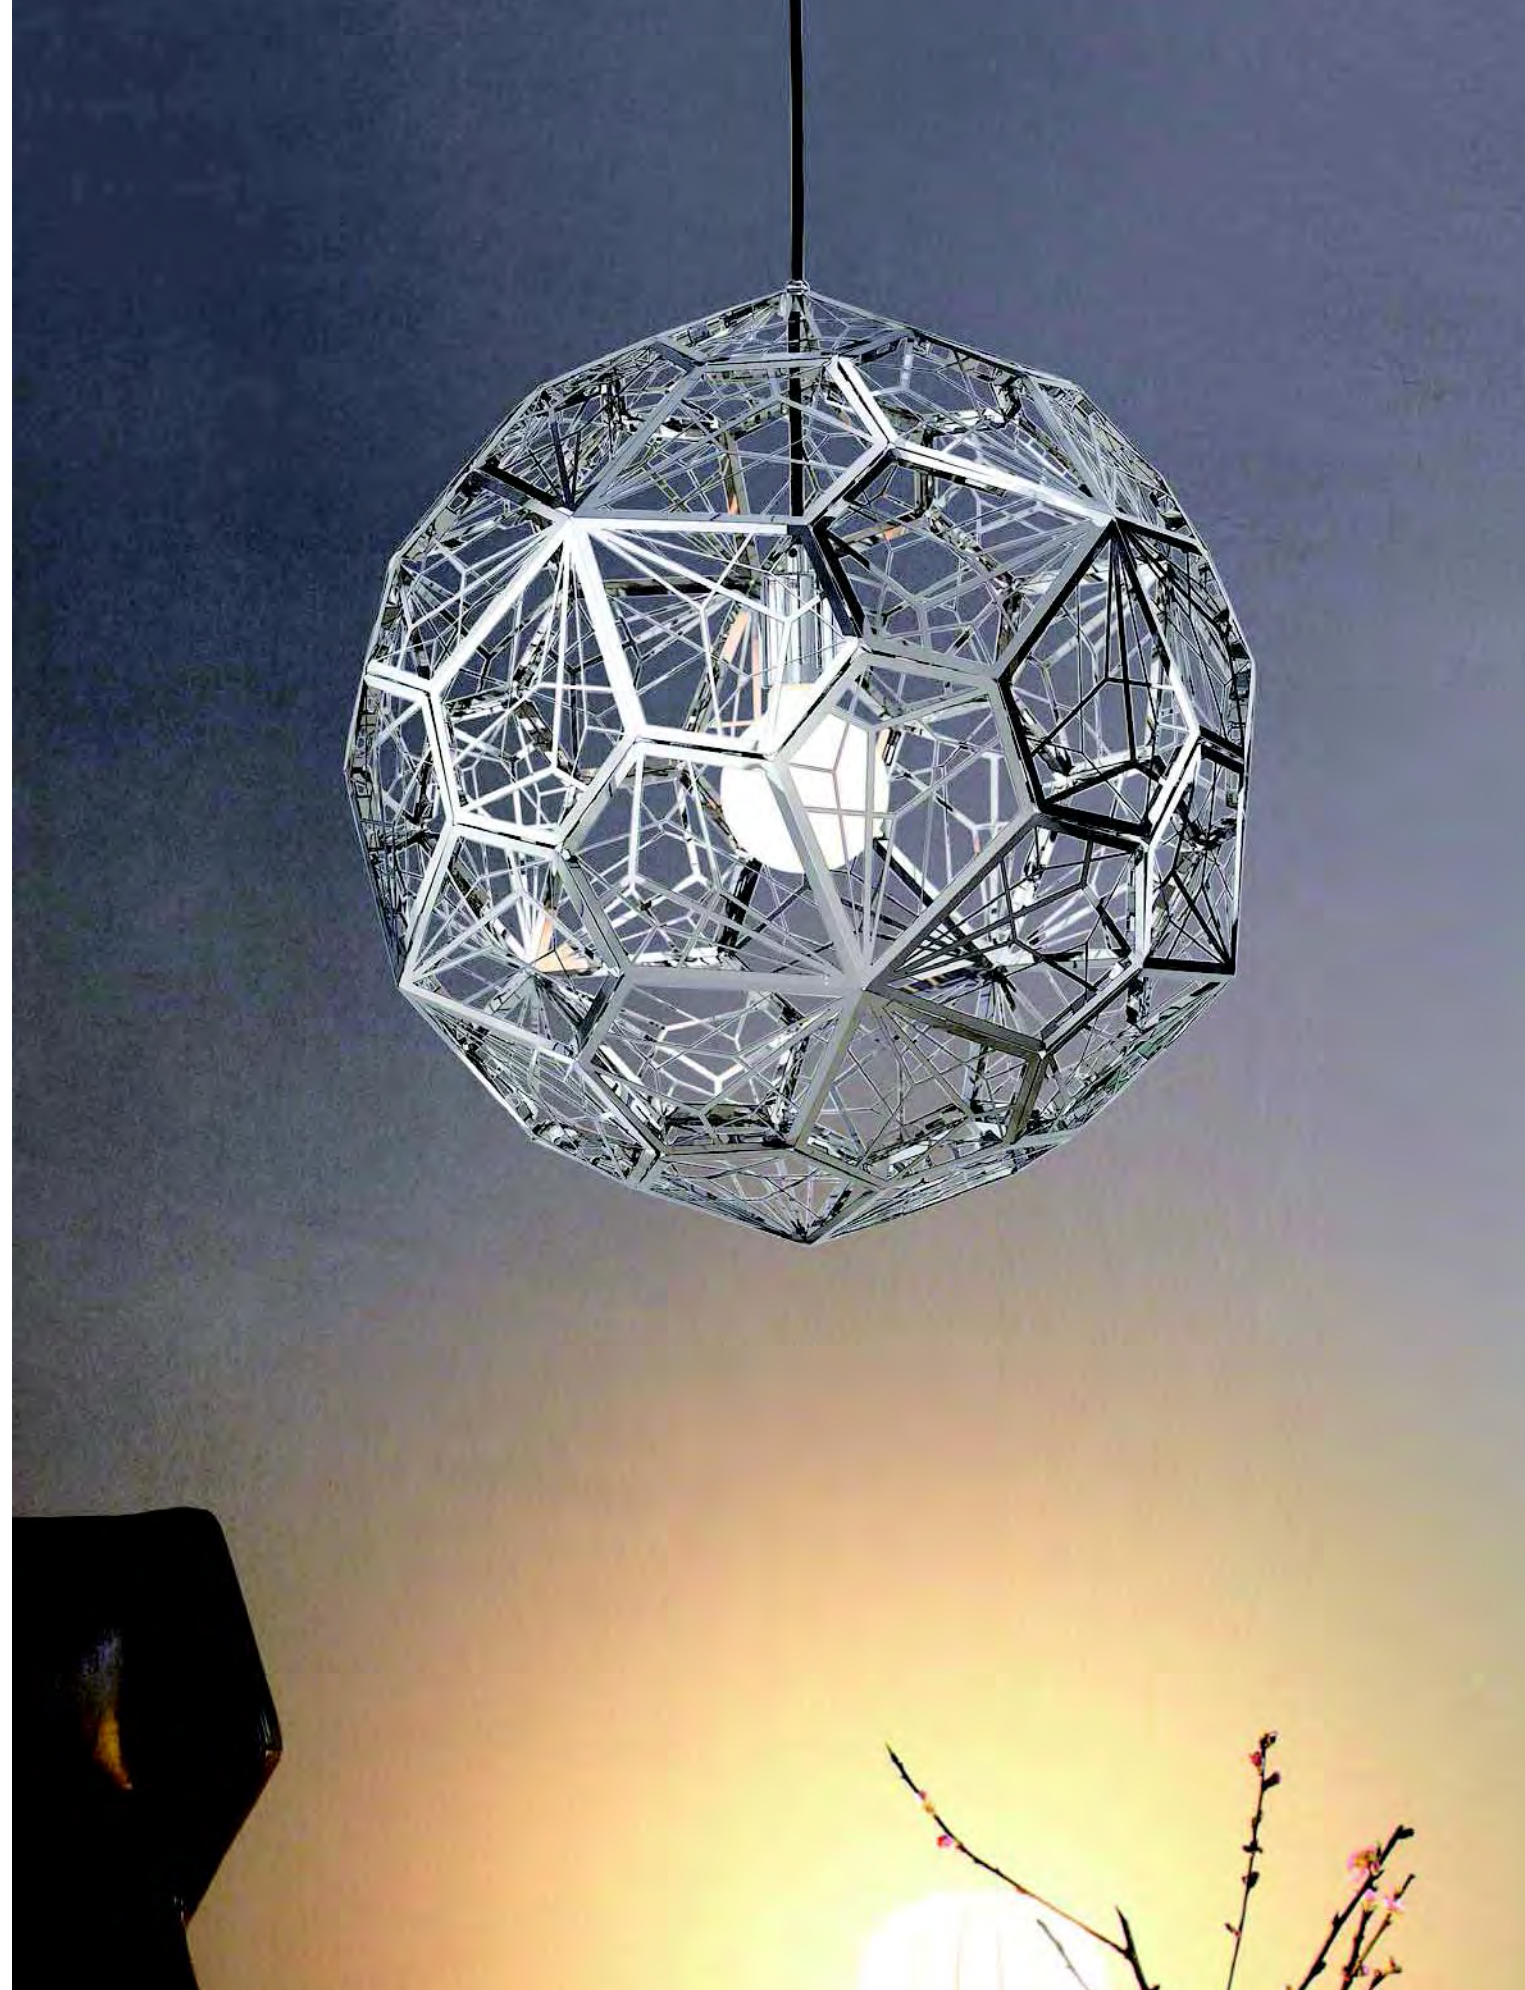

Your light consultant

21152

Series design

MD21152-1-550

燈體尺寸：Φ55 × 180

Item Size:

包裝尺寸：63 × 63 × 64

Measurement:

功率：E27 1 × 60W

Power:

光源：☉

Light Source:

材質：金屬

Material: Metal

表面處理：不銹鋼、電鍍

Finish: Stainless Steel, Plating

顏色：不銹鋼本色、金色

Color: Stainless Steel, Gold

MD21152-1-650

燈體尺寸：Φ65 × 180

Item Size:

包裝尺寸：73 × 73 × 74

Measurement:

功率：E27 1 × 60W

Power:

光源：☉

Light Source:

材質：金屬

Material: Metal

表面處理：不銹鋼、電鍍

Finish: Stainless Steel, Plating

顏色：不銹鋼本色、金色

Color: Stainless Steel, Gold

這個系列探索了人工和自然燈光在未來燈光設計領域的潛力。其中一個引人注目的設計是有着抽象球形燈罩的蝕刻網。整個球體表面由重複的不規則五邊形組成。每五個鑽石形相連，組成一個組團，最終形成有系統的光滑的球面。當內部燈泡發光，這個極具未來感的金屬燈罩便投射出複雜的尖角燈影。