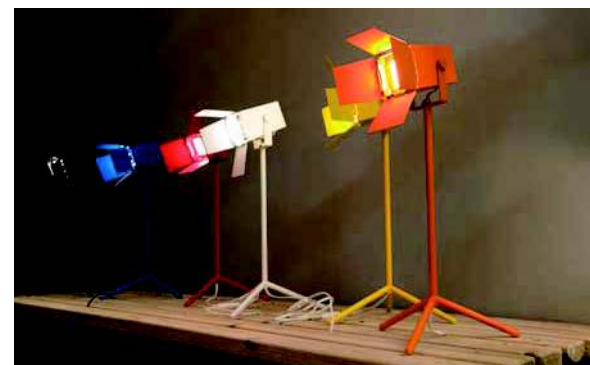

Your light consultant

21240

Series design

MB21240-1

燈體尺寸：20×20×25
Item Size:
包裝尺寸：21×19×16
Measurement:
功率：LED 1×3W
Power:
光源：LED
Light Source:
材質：金屬
Material: Metal
表面處理：烤漆
Finish: Painting
顏色：啞光白、啞光黑、啞光黃、
啞光藍、啞光紅、啞光橙
Color: Matt White, Matt Black, Matt Yellow,
Matt Blue, Matt Red, Matt Orange

MD21240-21

燈體尺寸：Φ130×200
Item Size:
包裝尺寸：110×110×16
Measurement:
功率：LED 21×3W
Power:
光源：LED
Light Source:
材質：金屬
Material: Metal
表面處理：烤漆
Finish: Painting
顏色：啞光白、啞光黑、啞光紅
Color: Matt White, Matt Black, Matt Red

ML21240-6

燈體尺寸：32×32×185
Item Size:
包裝尺寸：188×40×15
Measurement:
功率：LED 6×3W
Power:
光源：LED
Light Source:
材質：金屬
Material: Metal
表面處理：烤漆
Finish: Painting
顏色：啞光白、啞光黑、啞光黃、
啞光藍、啞光紅、啞光橙
Color: Matt White

MT21240-1

燈體尺寸：32×32×60
Item Size:
包裝尺寸：60×33×30
Measurement:
功率：LED 1×3W
Power:
光源：LED
Light Source:
材質：金屬
Material: Metal
表面處理：烤漆
Finish: Painting
顏色：啞光白、啞光黑、啞光黃、
啞光藍、啞光紅、啞光橙
Color: Matt White

靈感来源于攝影師膠片。攝影是一種優雅風格的產品，細致的注意到的微小細節。它看起來很棒。當用于強調選定的細節家庭和公共休息室。優雅的外形，一絲不苟的細節，色彩多樣的選擇性。采用全世界頂級的LED光源制成。