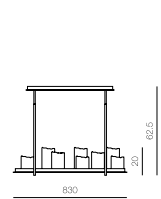

Your light consultant

30206

Series design

MD30206-11+1

燈體尺寸：83×40×62.5
Item Size: 83×40×62.5
包裝尺寸：88×41×29
Measurement: 88×41×29
功 率：LED 14W
Power: LED 14W
光 源：
Light Source:
材 質：樹脂、金屬
Material: Resin, Metal
表面處理：烤漆
Finish: Painting
顏 色：黑色
Color: Black

MD30206-15+2

燈體尺寸：123×40×82.5
Item Size: 123×40×82.5
包裝尺寸：128×41×29
Measurement: 128×41×29
功 率：LED 21W
Power: LED 21W
光 源：
Light Source:
材 質：樹脂、金屬
Material: Resin, Metal
表面處理：烤漆
Finish: Painting
顏 色：黑色
Color: Black