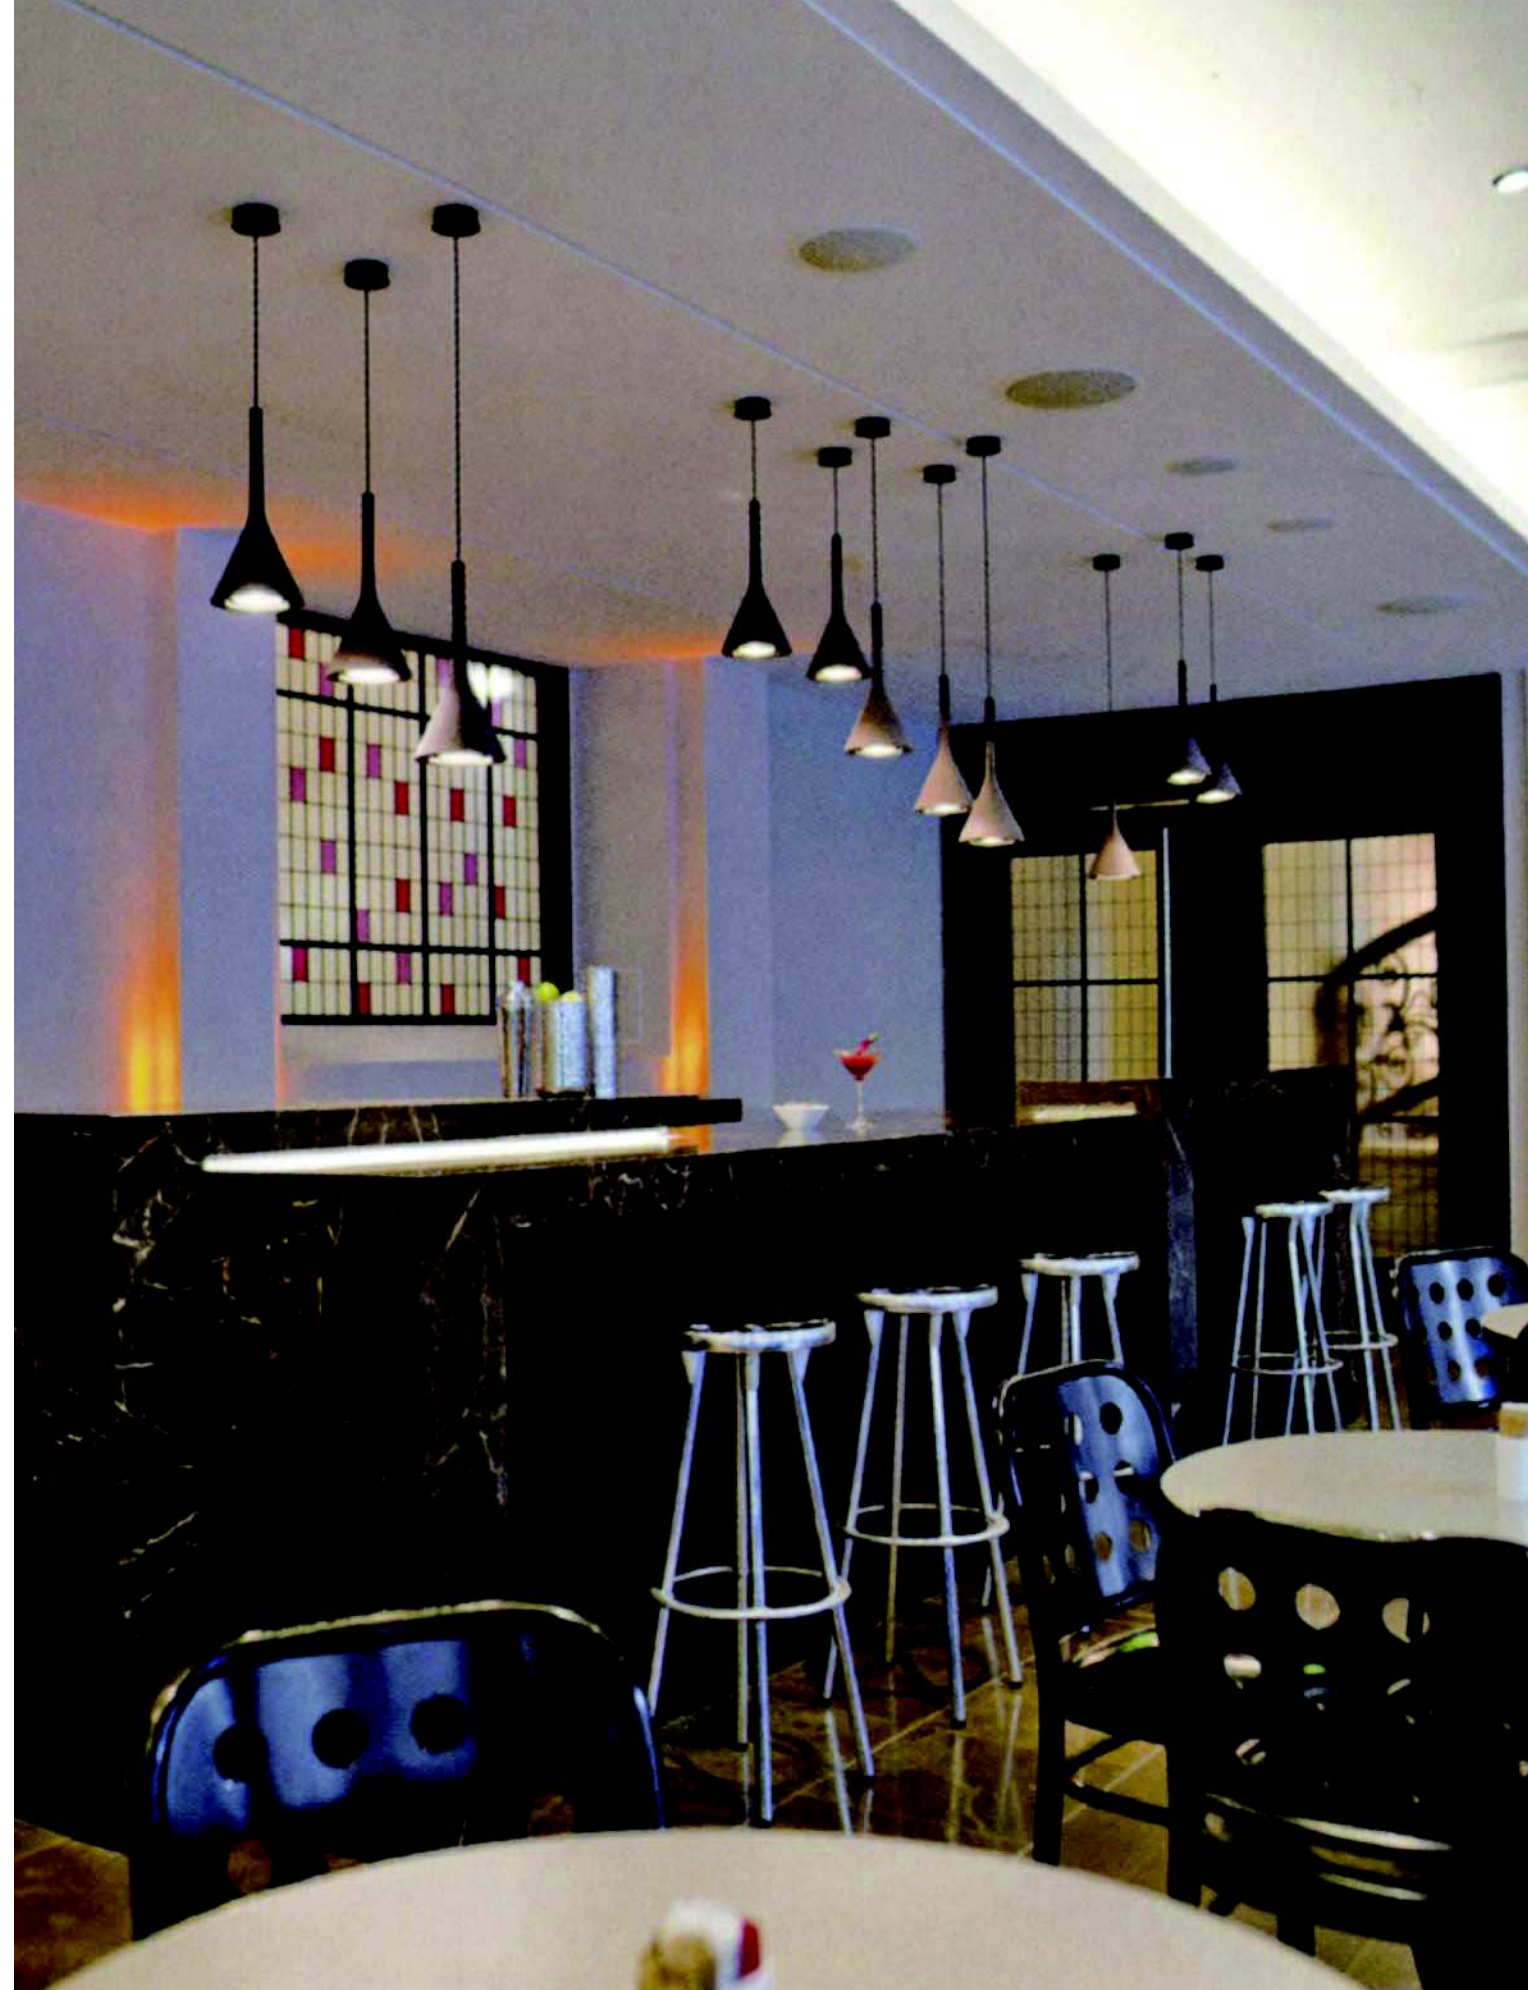

P144

Your light consultant

30202

Series design

MD30202-1-165

燈體尺寸：Φ16.5 × 180

Item Size:

包裝尺寸：43 × 25 × 25

Measurement:

功 率：LED 1 × 3W

Power:

光 源：LED

Light Source:

材 質：樹脂、金屬

Material: Resin, Metal

表面處理：烤漆

Finish: Painting

顏 色：紅色、白色、黑色

Color: Red, White, Black

簡約的外型下，設計師大膽的挑戰以樹脂來制作成水泥的外觀，原本厚重的工業用材料，經過灌模成型，外表看上去水泥的粗糙質感與表面氣孔，經過光線的照射，竟能營造出細膩沉靜的自然氛圍。

MD30202-1-165