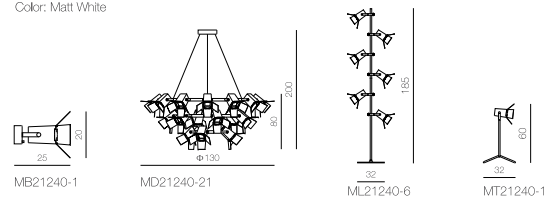

Your light consultant

21240

Series design

MB21240-1

燈體尺寸：20×20×25
Item Size:
包裝尺寸：21×19×16
Measurement:
功率：LED 1×3W
Power:
光源：LED
Light Source:
材質：金屬
Material: Metal
表面處理：烤漆
Finish: Painting
顏色：啞光白、啞光黑、啞光黃、
啞光藍、啞光紅、啞光橙
Color: Matt White, Matt Black, Matt Yellow,
Matt Blue, Matt Red, Matt Orange

MD21240-21

燈體尺寸：Φ130×200
Item Size:
包裝尺寸：110×110×16
Measurement:
功率：LED 21×3W
Power:
光源：LED
Light Source:
材質：金屬
Material: Metal
表面處理：烤漆
Finish: Painting
顏色：啞光白、啞光黑、啞光紅
Color: Matt White, Matt Black, Matt Red

ML21240-6

燈體尺寸：32×32×185
Item Size:
包裝尺寸：188×40×15
Measurement:
功率：LED 6×3W
Power:
光源：LED
Light Source:
材質：金屬
Material: Metal
表面處理：烤漆
Finish: Painting
顏色：啞光白、啞光黑、啞光黃、
啞光藍、啞光紅、啞光橙
Color: Matt White

MT21240-1

燈體尺寸：32×32×60
Item Size:
包裝尺寸：60×33×30
Measurement:
功率：LED 1×3W
Power:
光源：LED
Light Source:
材質：金屬
Material: Metal
表面處理：烤漆
Finish: Painting
顏色：啞光白、啞光黑、啞光黃、
啞光藍、啞光紅、啞光橙
Color: Matt White

靈感来源于攝影師膠片。攝影是一種優雅風格的產品，細致的注意到的微小細節。它看起來很棒。當用于強調選定的細節家庭和公共休息室。優雅的外形，一絲不苟的細節，色彩多樣的選擇性。采用全世界頂級的LED光源制成。