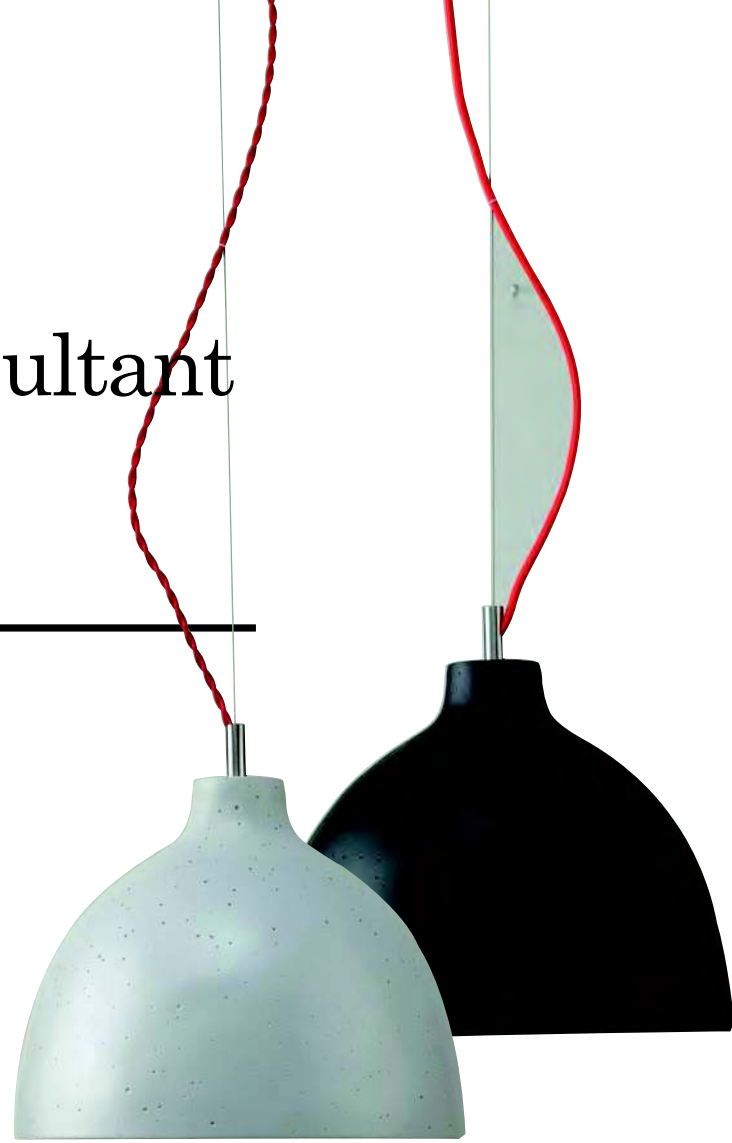

P142

Your light consultant

30190

Series design

MD30190-1-170

燈體尺寸：Φ17 × 180
Item Size:
包裝尺寸：25 × 22 × 26
Measurement:
功率：E27 1 × 9W
Power:
光源：
Light Source:
材質：樹脂、金屬
Material: Resin, Metal
表面處理：烤漆
Finish: Painting
顏色：白色、黑色
Color: White, Black

MD30190-1-290

燈體尺寸：Φ29 × 180
Item Size:
包裝尺寸：37 × 32 × 37
Measurement:
功率：E27 1 × 9W
Power:
光源：
Light Source:
材質：樹脂、金屬
Material: Resin, Metal
表面處理：烤漆
Finish: Painting
顏色：白色、黑色
Color: White, Black