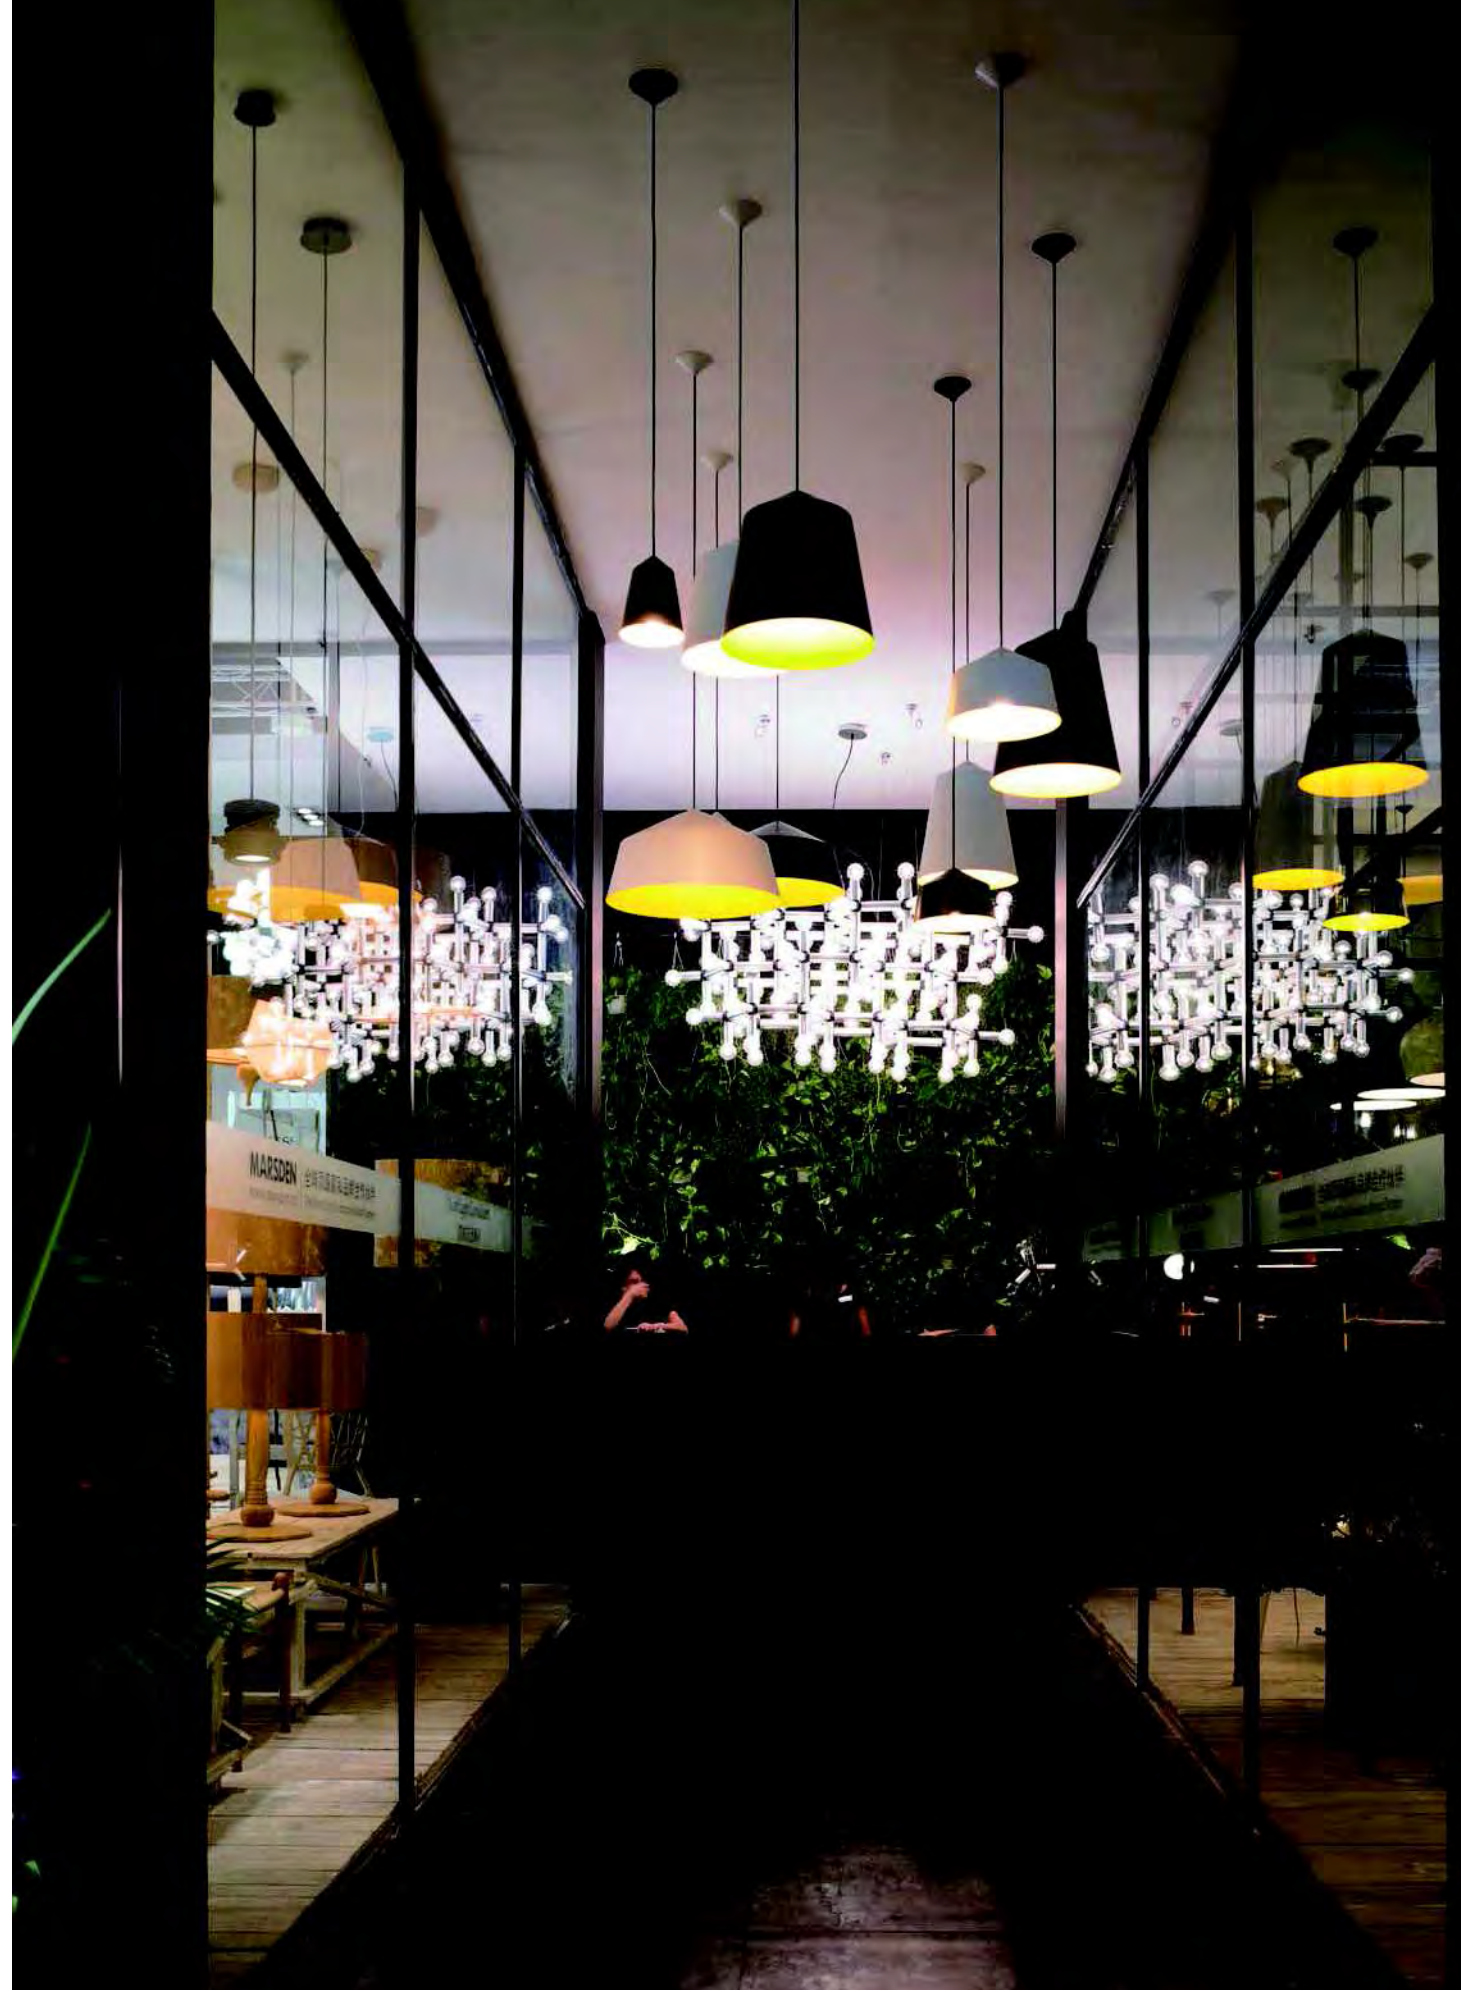

Your light consultant

21192

Series design

MD21192-1-150

燈體尺寸: $\Phi 15.4 \times 160$
Item Size:
包裝尺寸: $35 \times 21 \times 21$
Measurement:
功率: E27 1 x 40W
Power:
光源:
Light Source:
材質: 金屬
Material: Metal
表面處理: 烤漆
Finish: Painting
顏色: 黑色、白色
Color: Black, White

MD21192-1-270

燈體尺寸: $\Phi 27.3 \times 160$
Item Size:
包裝尺寸: $33 \times 33 \times 26$
Measurement:
功率: E27 1 x 40W
Power:
光源:
Light Source:
材質: 金屬
Material: Metal
表面處理: 烤漆
Finish: Painting
顏色: 黑色、白色
Color: Black, White

MD21192-1-320

燈體尺寸: $\Phi 32.4 \times 180$
Item Size:
包裝尺寸: $39 \times 39 \times 40$
Measurement:
功率: E27 1 x 40W
Power:
光源:
Light Source:
材質: 金屬
Material: Metal
表面處理: 烤漆
Finish: Painting
顏色: 黑色、白色
Color: Black, White

MD21192-1-360

燈體尺寸: $\Phi 36 \times 180$
Item Size:
包裝尺寸: $43 \times 43 \times 50$
Measurement:
功率: E27 1 x 40W
Power:
光源:
Light Source:
材質: 金屬
Material: Metal
表面處理: 烤漆
Finish: Painting
顏色: 黑色、白色
Color: Black, White

MD21192-1-560

燈體尺寸: $\Phi 56 \times 180$
Item Size:
包裝尺寸: $63 \times 63 \times 39$
Measurement:
功率: E27 1 x 60W
Power:
光源:
Light Source:
材質: 金屬
Material: Metal
表面處理: 烤漆
Finish: Painting
顏色: 黑色、白色
Color: Black, White

這款吊燈是根據馬戲團帳篷外形設計的五款不同尺寸和形狀的吊燈系列。顏色選擇有白色和黑色，燈罩內部是經過特別處理的黃色，給人一種很溫暖的光感。

This chandelier is based on a circus tent shape design of three different size and shape of the pendant lamp series. The choice of the color of white and black, the lampshade is specially processed yellow, give a person a kind of very warm feeling.