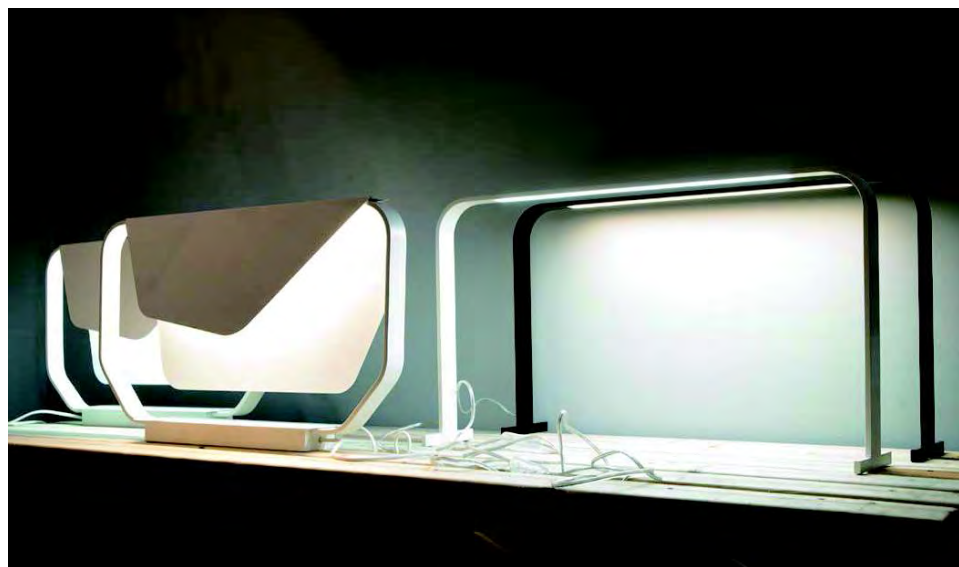

MB21200-1-580

MB21200-1-840

MT21200-1-650

MT21260-1-700

極簡的燈具設計。設計師用最簡單的手法和普通的材料打造出這款燈。採用LED照明，更注重的是燈具本身的照明和實用功能，回歸到本質當中。讓人有眼前一亮的感覺。

Minimalist lighting design, designers use the most simple tricks and common materials to create the lamp, using LED lighting, more attention is paid to the lighting fixture itself and the utility function, return to nature.