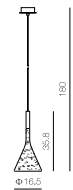

P144

Your light consultant

30202

Series design

MD30202-1-165

燈體尺寸：Φ16.5 × 180

Item Size:

包裝尺寸：43 × 25 × 25

Measurement:

功 率：LED 1 × 3W

Power:

光 源：LED

Light Source:

材 質：樹脂、金屬

Material: Resin, Metal

表面處理：烤漆

Finish: Painting

顏 色：紅色、白色、黑色

Color: Red, White, Black

簡約的外型下，設計師大膽的挑戰以樹脂來制作成水泥的外觀，原本厚重的工業用材料，經過灌模成型，外表看上去水泥的粗糙質感與表面氣孔，經過光線的照射，竟能營造出細膩沉靜的自然氛圍。