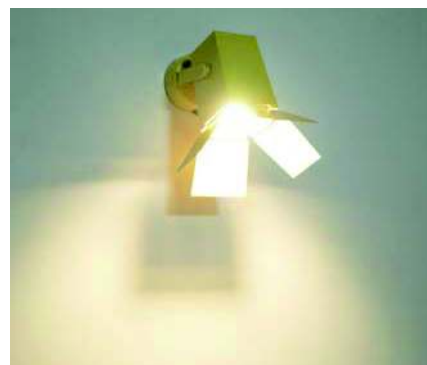

Your light consultant

21240

Series design

MB21240-1

燈體尺寸：20×20×25
Item Size:
包裝尺寸：21×19×16
Measurement:
功率：LED 1×3W
Power:
光源：LED
Light Source:
材質：金屬
Material: Metal
表面處理：烤漆
Finish: Painting
顏色：啞光白、啞光黑、啞光黃、
啞光藍、啞光紅、啞光橙
Color: Matt White, Matt Black, Matt Yellow,
Matt Blue, Matt Red, Matt Orange

MD21240-21

燈體尺寸：Φ130×200
Item Size:
包裝尺寸：110×110×16
Measurement:
功率：LED 21×3W
Power:
光源：LED
Light Source:
材質：金屬
Material: Metal
表面處理：烤漆
Finish: Painting
顏色：啞光白、啞光黑、啞光紅
Color: Matt White, Matt Black, Matt Red

ML21240-6

燈體尺寸：32×32×185
Item Size:
包裝尺寸：188×40×15
Measurement:
功率：LED 6×3W
Power:
光源：LED
Light Source:
材質：金屬
Material: Metal
表面處理：烤漆
Finish: Painting
顏色：啞光白、啞光黑、啞光黃、
啞光藍、啞光紅、啞光橙
Color: Matt White

MT21240-1

燈體尺寸：32×32×60
Item Size:
包裝尺寸：60×33×30
Measurement:
功率：LED 1×3W
Power:
光源：LED
Light Source:
材質：金屬
Material: Metal
表面處理：烤漆
Finish: Painting
顏色：啞光白、啞光黑、啞光黃、
啞光藍、啞光紅、啞光橙
Color: Matt White

靈感来源于攝影師膠片。攝影是一種優雅風格的產品，細致的注意到的微小細節。它看起來很棒。當用于強調選定的細節家庭和公共休息室。優雅的外形，一絲不苟的細節，色彩多樣的選擇性。采用全世界頂級的LED光源制成。