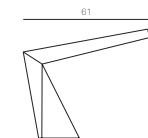

Your light consultant

21250

Series design

MT21250-1-610

燈體尺寸：61×41×52.7

Item Size:

包裝尺寸：68×46×48

Measurement:

功 率：LED 1×6.3W

Power:

光 源：LED

Light Source:

材 質：金屬

Material: Metal

表面處理：烤漆

Finish: Painting

顏 色：啞光白、啞光黑、中啞銀

Color: Matt White, Matt Black, Matt Silver

用一塊單張鋁折板經過純手工制作而成。更像小時候用一張紙折成的小鳥手工品。燈座折成的平角，大大節省了工作臺的空間。柔和的燈光，個性的造型，深受大家喜愛。

"It strikes a balance between functionality and style". The design originates from exploring the most interesting and useful form to be achieved with a single folded plate, much like an origami bird made from a single sheet of paper". The foot has been folded into a straight angle so that the loss of work space is minimized.