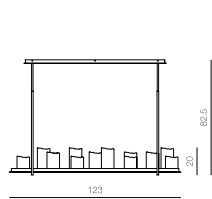

MD30206-16+4

燈體尺寸：Φ83×86.5
Item Size: Φ83×86.5
包裝尺寸：88×88×27
Measurement: 88×88×27
功 率：LED 28W
Power: LED 28W
光 源：
Light Source:
材 質：樹脂、金屬
Material: Resin, Metal
表面處理：烤漆
Finish: Painting
顏 色：黑色
Color: Black